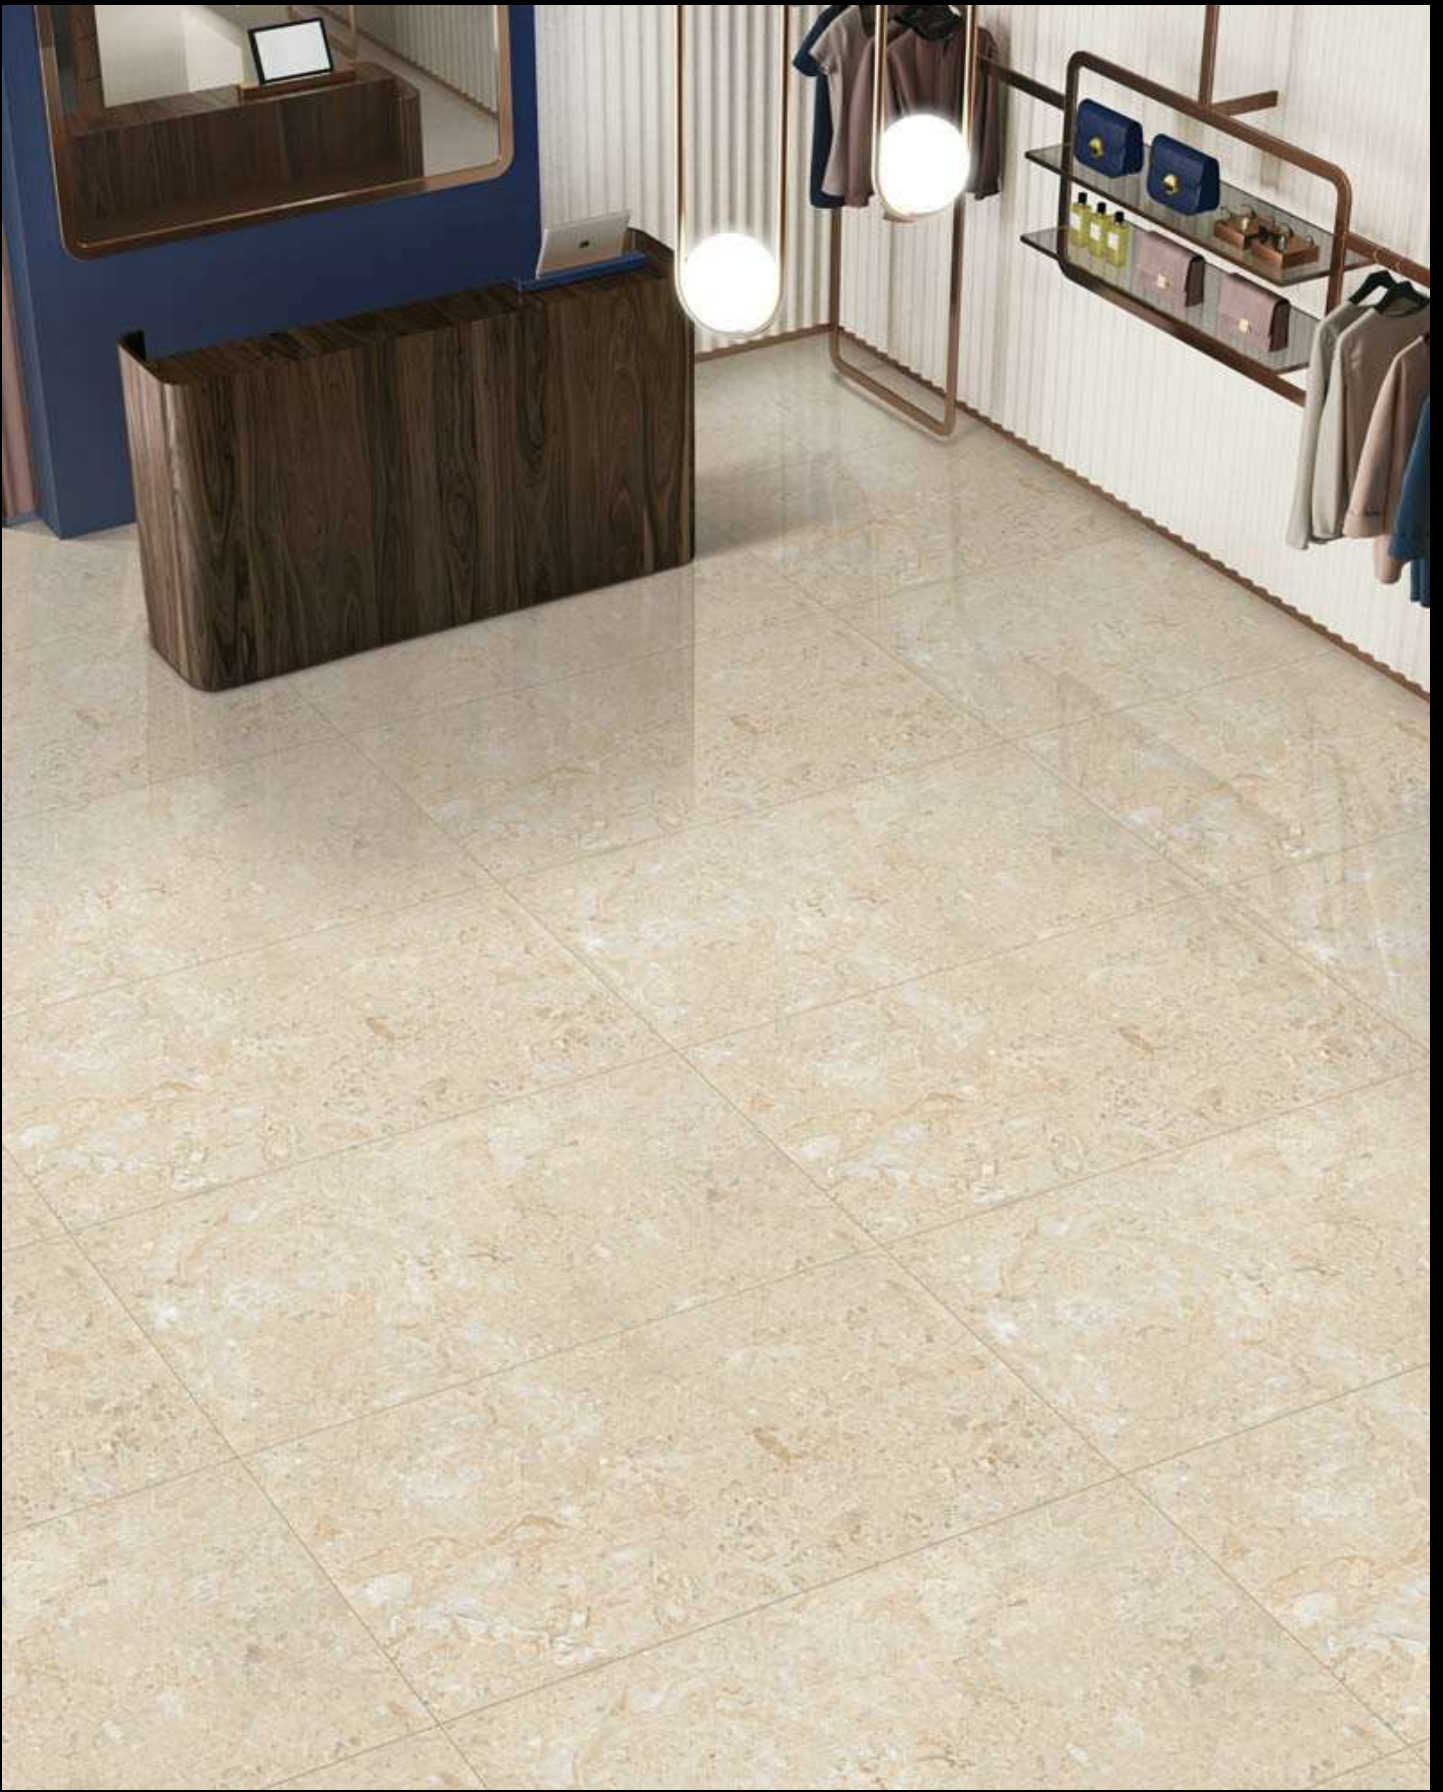

DOLCE

SIZE

600 X 1200 MM

FINISH

GLOSSY

THICKNESS

9.7 MM

RANDOM

2