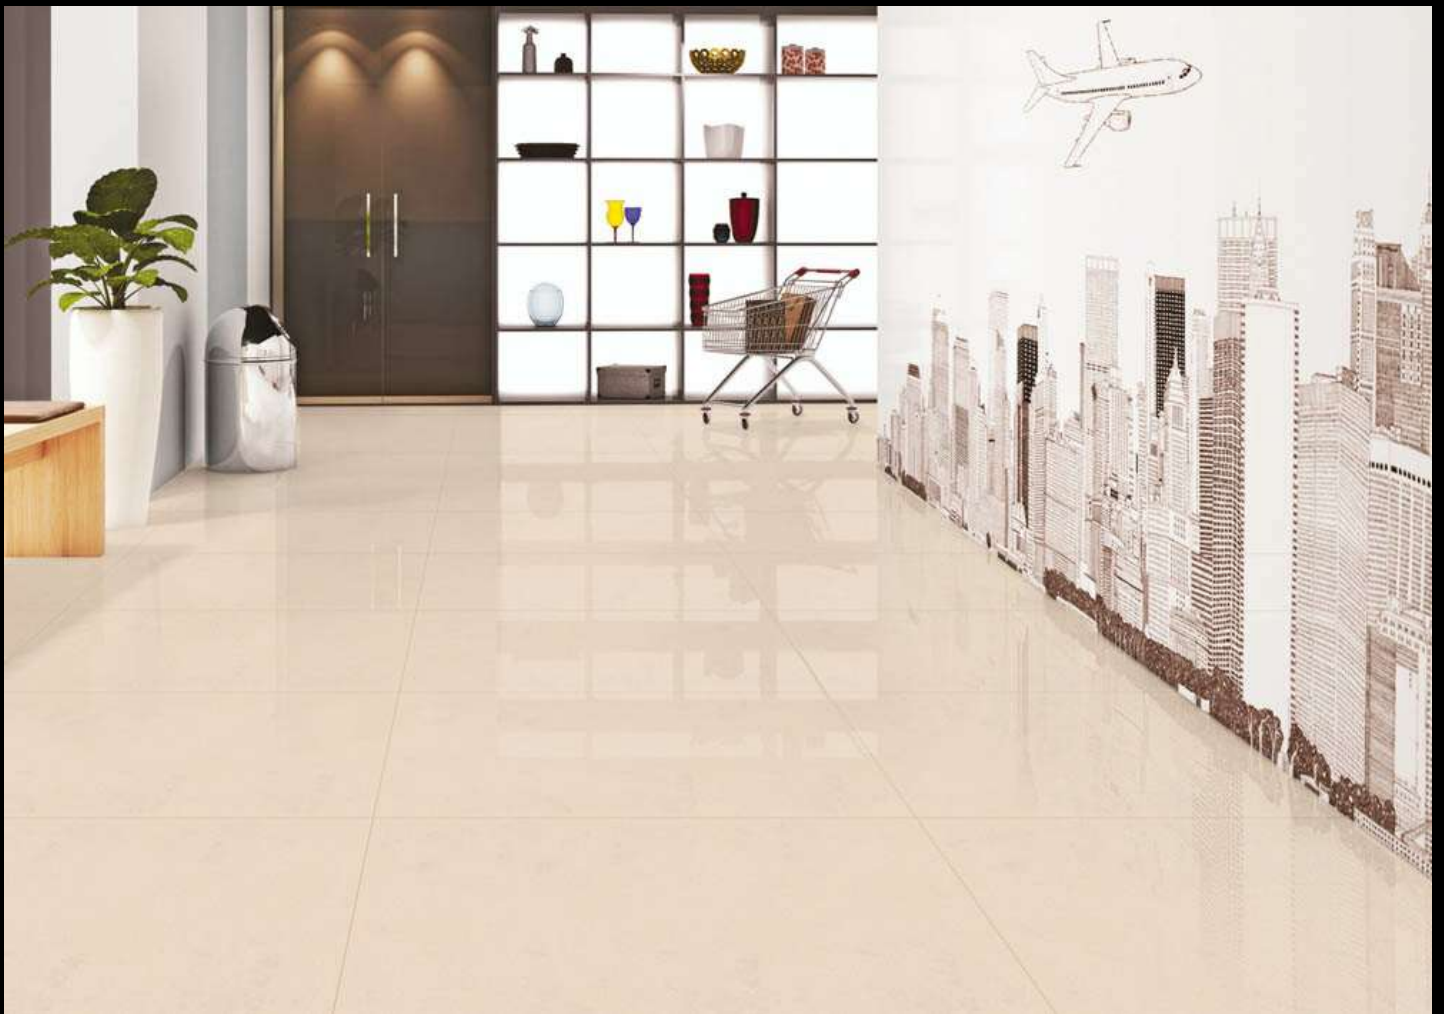

LEATHER BEIGE

SIZE

600 X 1200 MM

FINISH

GLOSSY

THICKNESS

9.7 MM

RANDOM

1