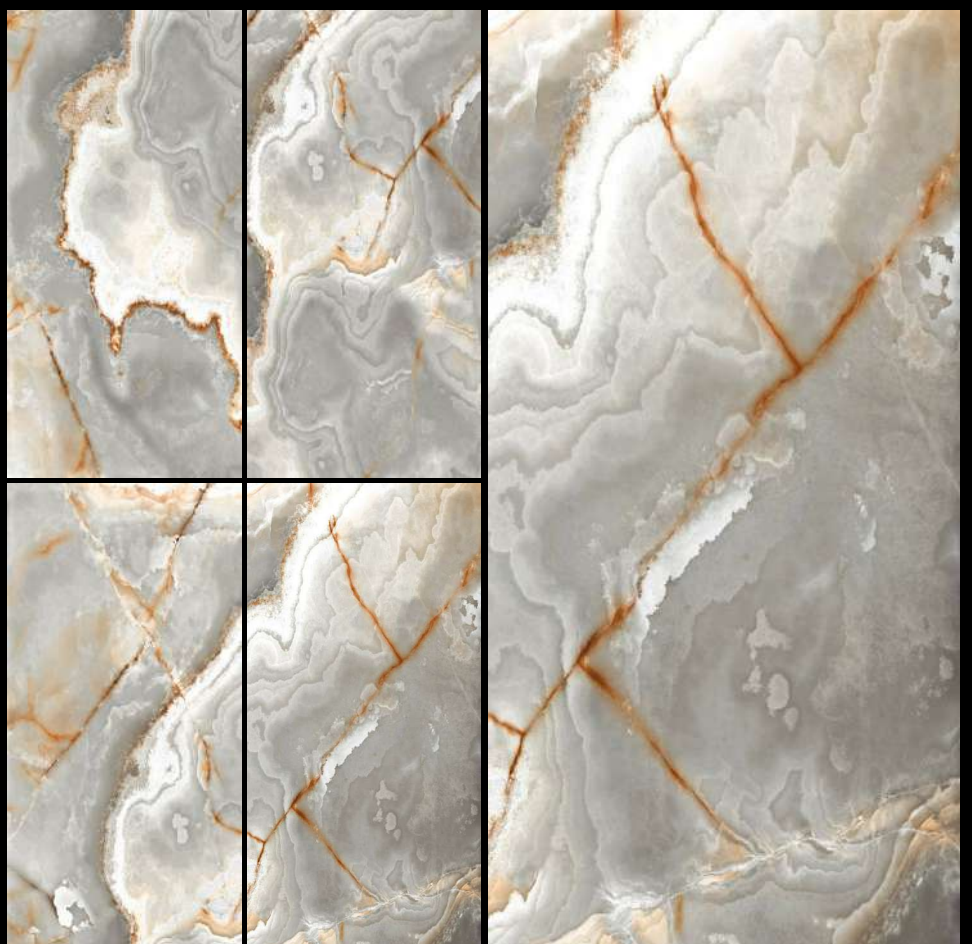

GLORIUS ONIX

SIZE

600 X 1200 MM

FINISH

GLOSSY

THICKNESS

9.7 MM

RANDOM

4